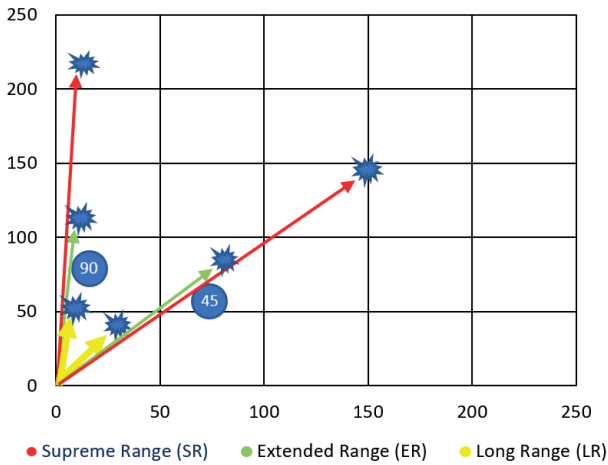

The solution

The TOP-Shot series is fired from a 26.5mm signal pistol with an insert in caliber 10, 12 or 20 depending on the desired shot. We recommend our TOP-Suitcase containing:

- > TOP Gun, 26,5mm Signal Pistol
- > Insert for TOP Gun i cal. 10/12 and 20.
- > Cleaning kit, complete w/ rods etc.

TOP-Shot Series range

Product details

Content in box

(LR), cal. 20 (50 meters altitude) 490 units/box

(SR), cal. 10 (230 meters altitude) 150 units/box

(ER), cal. 10 (130 meters altitude) 150 units/box

Mixbox (total weight 7,4kg, NEQ 1,5kg) Content:

(LR) = 196 + (SR) = 50 + (ER) = 50 296 units/box